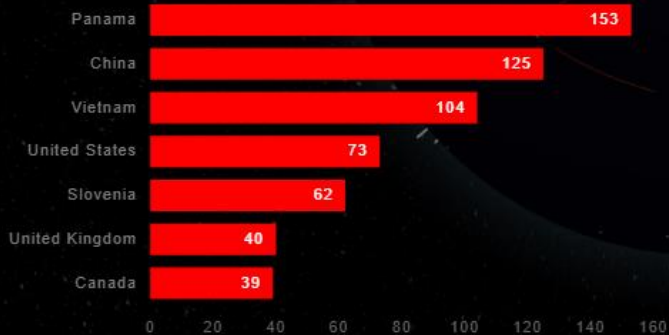

NUMBER OF ATTACK SOURCES PER COUNTRY

LAST TERMINAL SESSION REPLAY