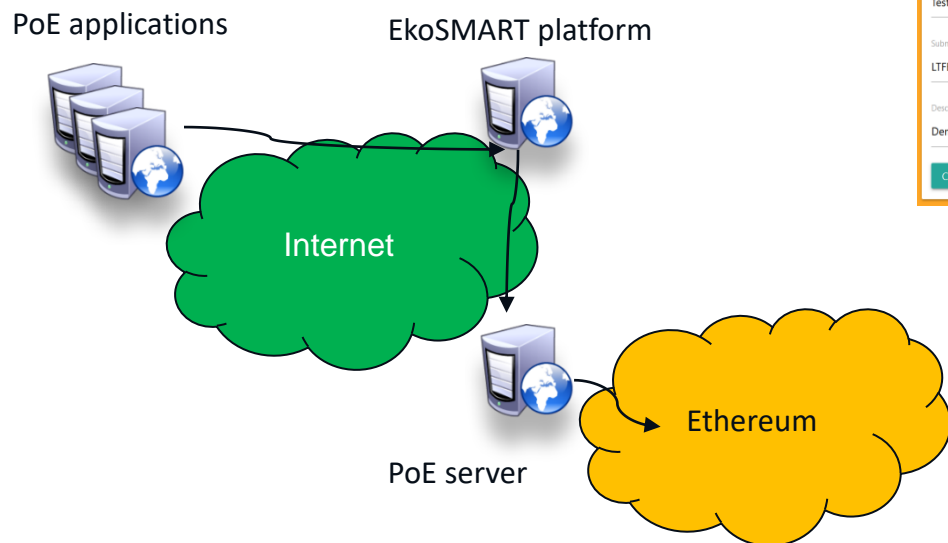

# Multimedija, AR, MR, VR, XR

# Blokovne verige

# Potrdilo o obstoju

- Proof-of-Existence (PoE)

The screenshot shows the 'Create Proof of Existence' web interface. It includes a 'Select your document' section with a file named 'testna datoteka.txt' and a 'Calculating hash' progress bar. Below, the generated hash is displayed: `e3b0c44298fc1c149afb4c8996fb92427ae41e4649b9`. The form also contains fields for 'Name' (Testna datoteka), 'Submitted by' (LTFE), and 'Description' (Demonstracija delovanja), along with a 'CREATE POE' button.

Below the screenshot is a network diagram showing the 'Apikacije PoE' (PoE applications) connected to the 'Platforma EkoSMART' via the 'Internet'. The 'Platforma EkoSMART' is connected to a 'PoE strežnik' (PoE server), which is connected to the 'Ethereum' blockchain.