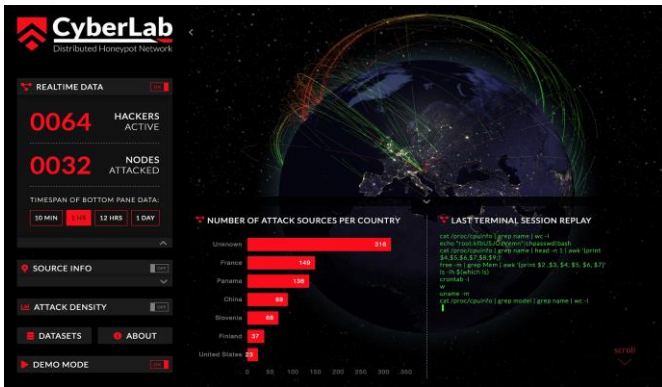

UL FE LTFE&LMMFE

- Laboratory for telecommunications (LTFE)
- Laboratory for Multimedia (LMMFE)

- Team
  - 40 + 20
- Teaching
  - 25% of the lab budget
- Research & development
  - 75% of the lab budget
    - 30% industry
    - 45% EU & national research projects